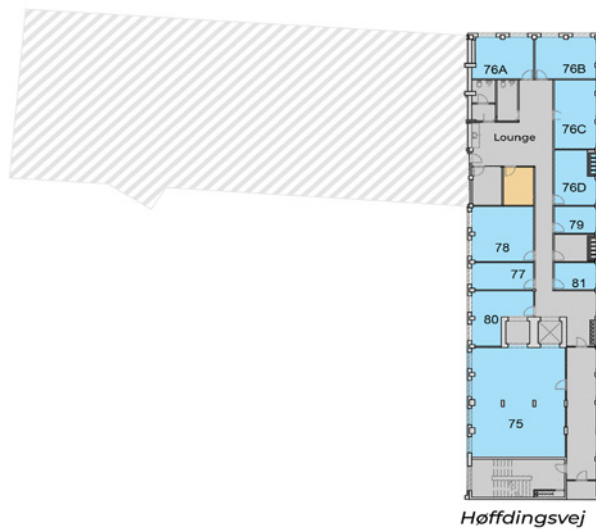

## Ground floor

23 office units, 3 meeting rooms, reception, lounge, entrance from Høffdingsvej (and a parking yard)

## 1st floor

25 private office units

Meeting rooms

Office units

Common area

## 2nd floor

15 private office units, 1 meeting room, kitchenette and a roof top terrace

## 3rd floor

10 office units, 1 meeting room and a lounge

Meeting rooms

Office units

Common area