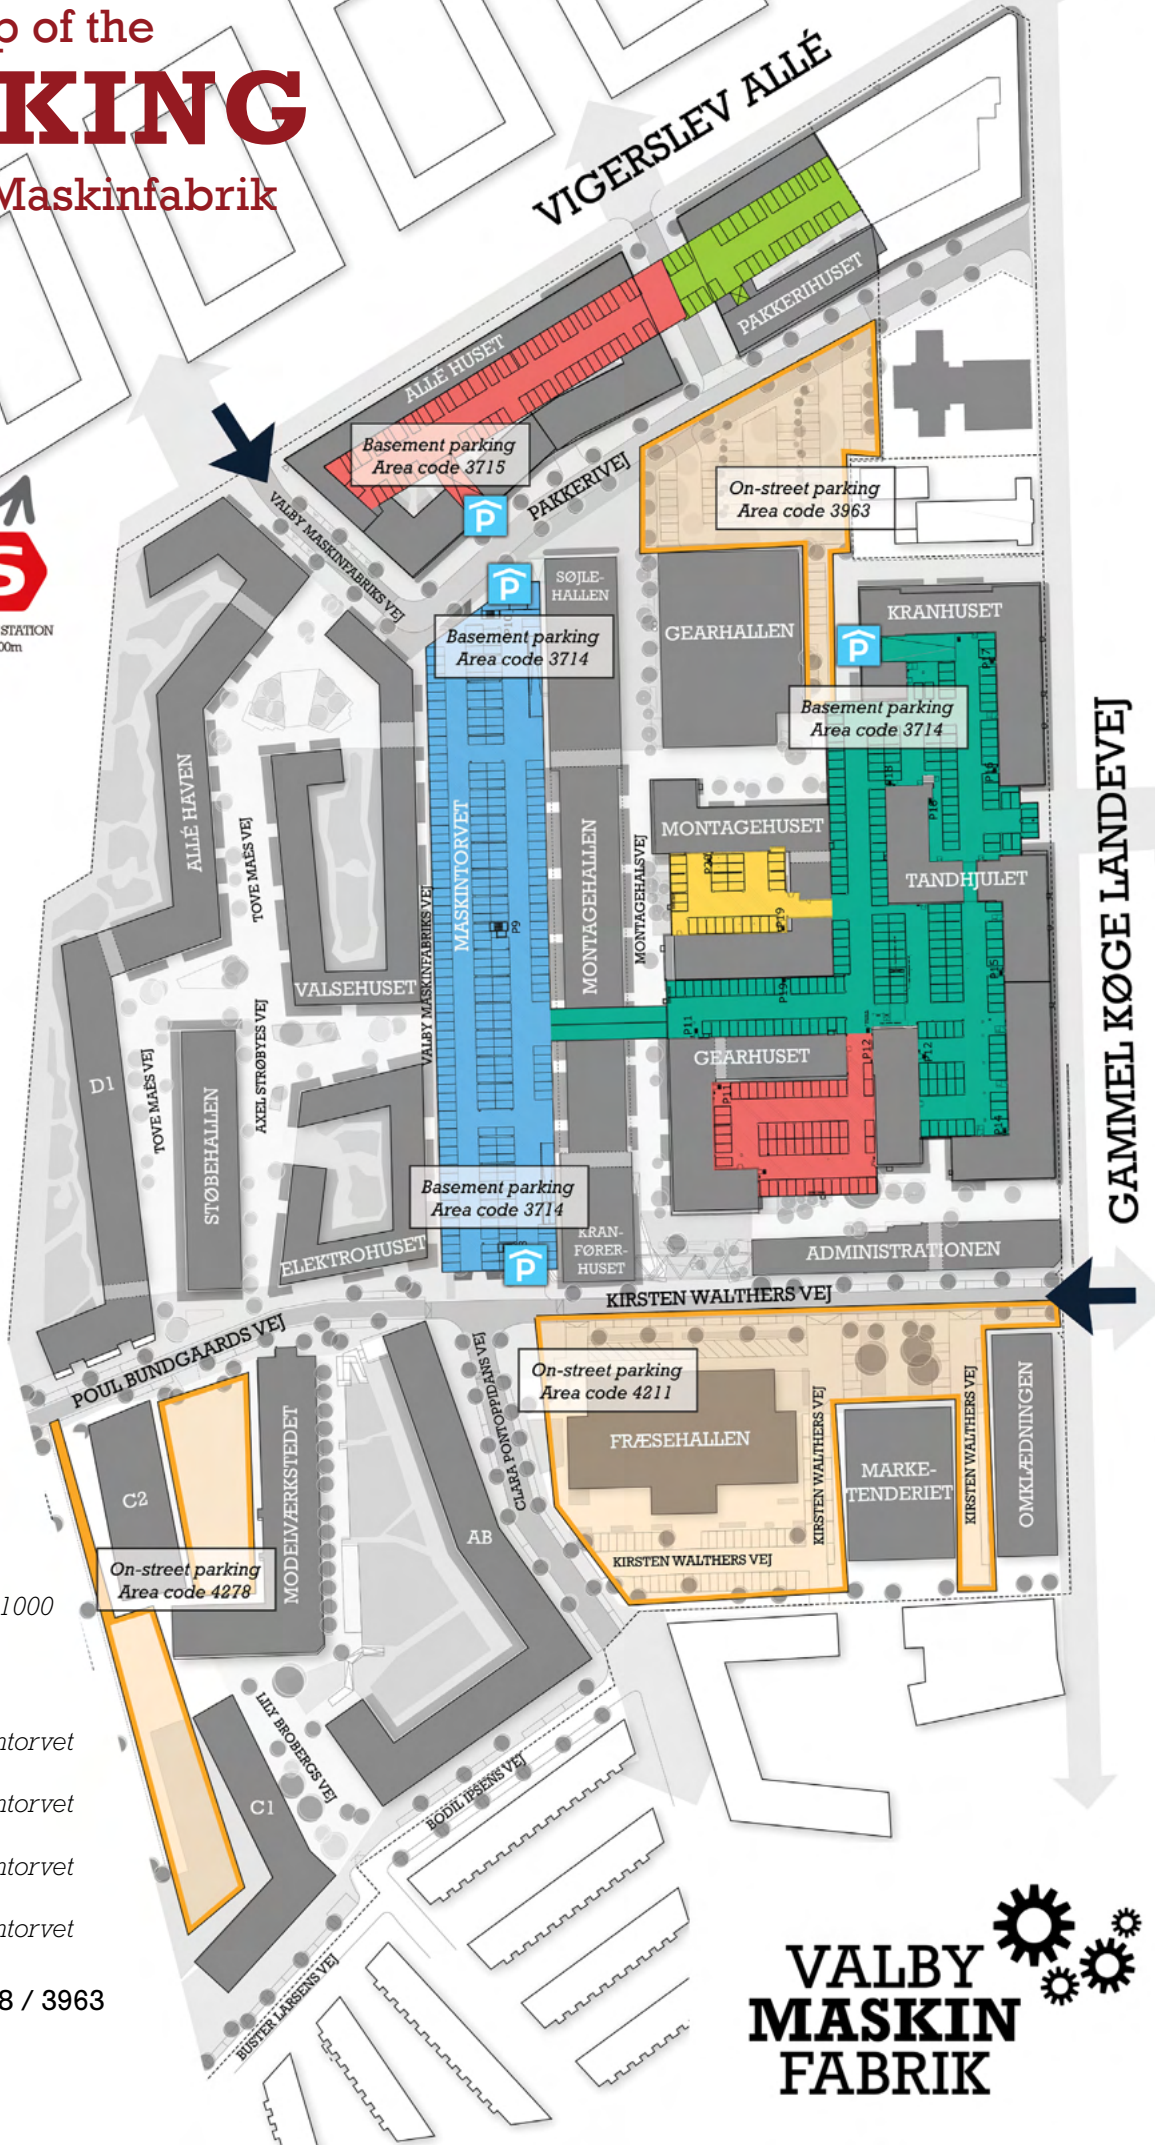

# Map of the **PARKING** at Valby Maskinfabrik

## AREA CODE: 3715

- Basement below Netto
- Basement below Rema 1000

## AREA CODE: 3714

- Basement below Maskintorvet
- Basement below Maskintorvet
- Basement below Maskintorvet
- Basement below Maskintorvet

## AREA CODE: 4211 / 4278 / 3963

- On-street parking